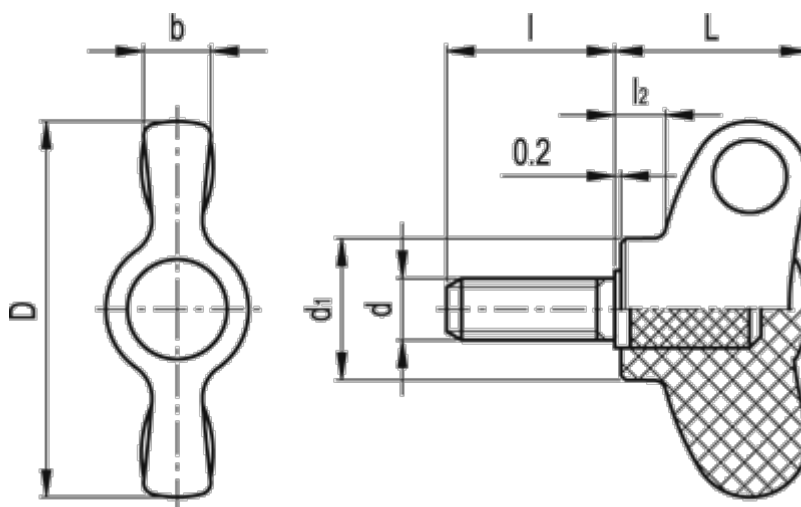

Article number: 2302008613
Description: E+G Wing nut
CWN.32 p-M6x20

Measures

b	= 6.0
D	= 32
d1	= 12.0
d 6g	= M6
G	= 11
l	= 20
L	= 16.5
l2	= 3.5